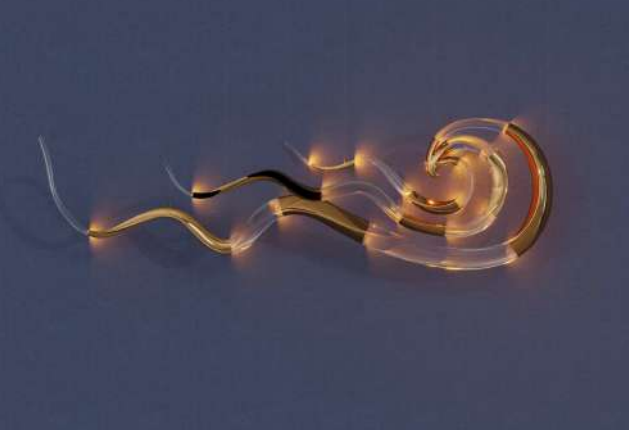

HOPE CHANDELIER

“A CONSTELLATION OF HANDBLOWN MURANO GLASS
AND POLISHED BRONZE.

MODULAR AND EXPANSIVE, THE HOPE CHANDELIER
EXPLORES REPETITION AS HARMONY: A SILENT
RHYTHM SUSPENDED IN SPACE.”

AVAILABLE: IN LIMITED EDITION.

CUSTOMIZABLE: FINISHES & SCALE UPON REQUEST.